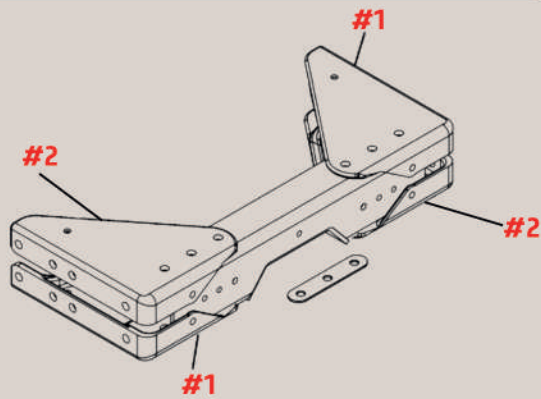

## Suspension Crossmembers & Gussets Airglide 400/460 - Front

ITEM	PART NO.
#1	K140-2437-5RM
#2	K140-2437-5M

DESCRIPTION  
Crossmember  
Gusset, 3 Holes