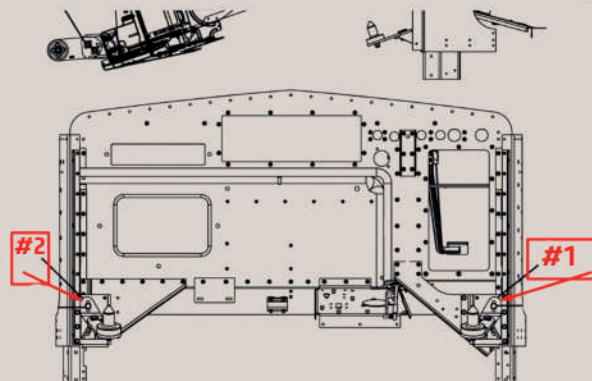

## Unitglas Hood - W900B & B2

ITEM PART NO.

#1

L11-1380RM

#2

L11-1380M

DESCRIPTION

Hood Guide Bracket,  
Aero space grade  
aluminium