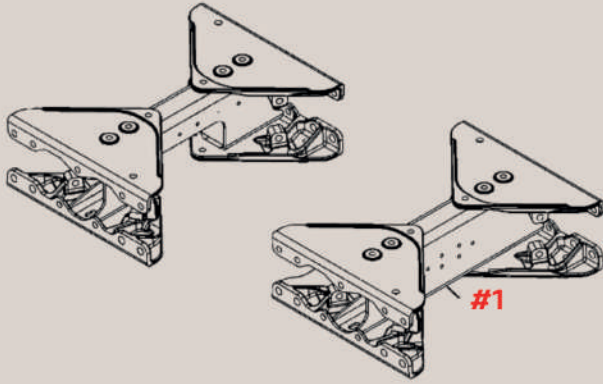

Suspension Crossmembers & Gussets Airglide 460 - Bogie

ITEM NO.

#1

PART NO.

K108-471M

DESCRIPTION

Crossmember -
Steel, Rear
Suspension