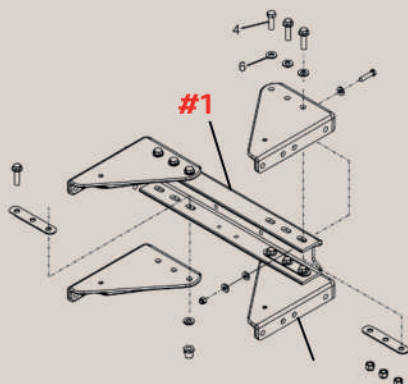

## Suspension Crossmembers & Gussets Airglide 400/460 - Front

ITEM	PART NO.
#1	K140-2437-5RM
#2	K140-2437-5M

DESCRIPTION  
Crossmember  
Gusset, 3 Holes

## Intermediate Crossmember Assembly

ITEM	PART NO.
#1	K140-2438-3M-4M
#2	K140-2438-3RM-4RM

DESCRIPTION  
Crossmember  
Gusset, 2 Holes

## Rear Cab Crossmember Assembly

ITEM NO.  
#1  
PART NO.  
K100-1148-M  
DESCRIPTION  
Crossmember