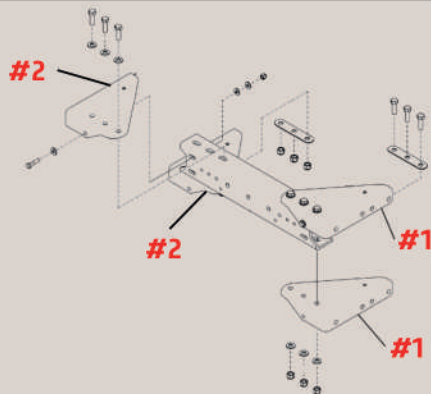

# PARTS

## Suspension Crossmembers & Gussets Airglide 400/460 - Front

ITEM	PART NO.
#1	K140-2437-5RM
#2	K140-2437-5M

DESCRIPTION  
Crossmember  
Gusset, 3 Holes

## Intermediate Crossmember Assembly

ITEM	PART NO.
#1	K140-2438-3M-4M
#2	K140-2438-3RM-4RM

DESCRIPTION  
Crossmember  
Gusset, 2 Holes

## Rear Cab Crossmember Assembly

ITEM NO.  
#1  
PART NO.  
K100-1148-M  
DESCRIPTION  
Crossmember