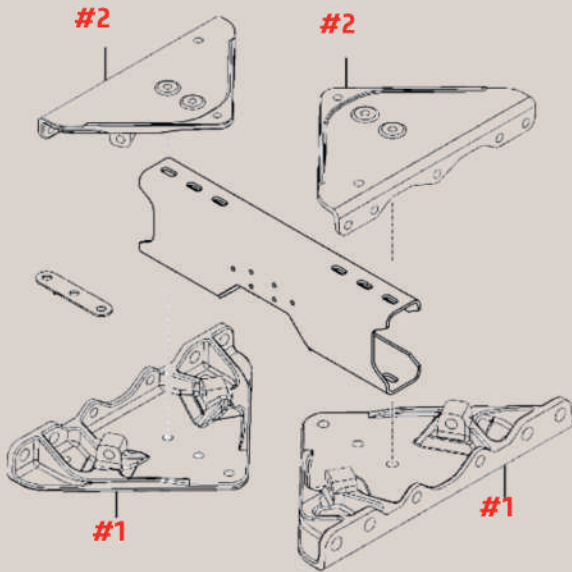

Suspension Crossmembers & Gussets - Airglide 200 - Bogie Crossmember

ITEM NO.

#1

PART NO.

K140-2465-M

DESCRIPTION

Gusset - Bogie,
Lower